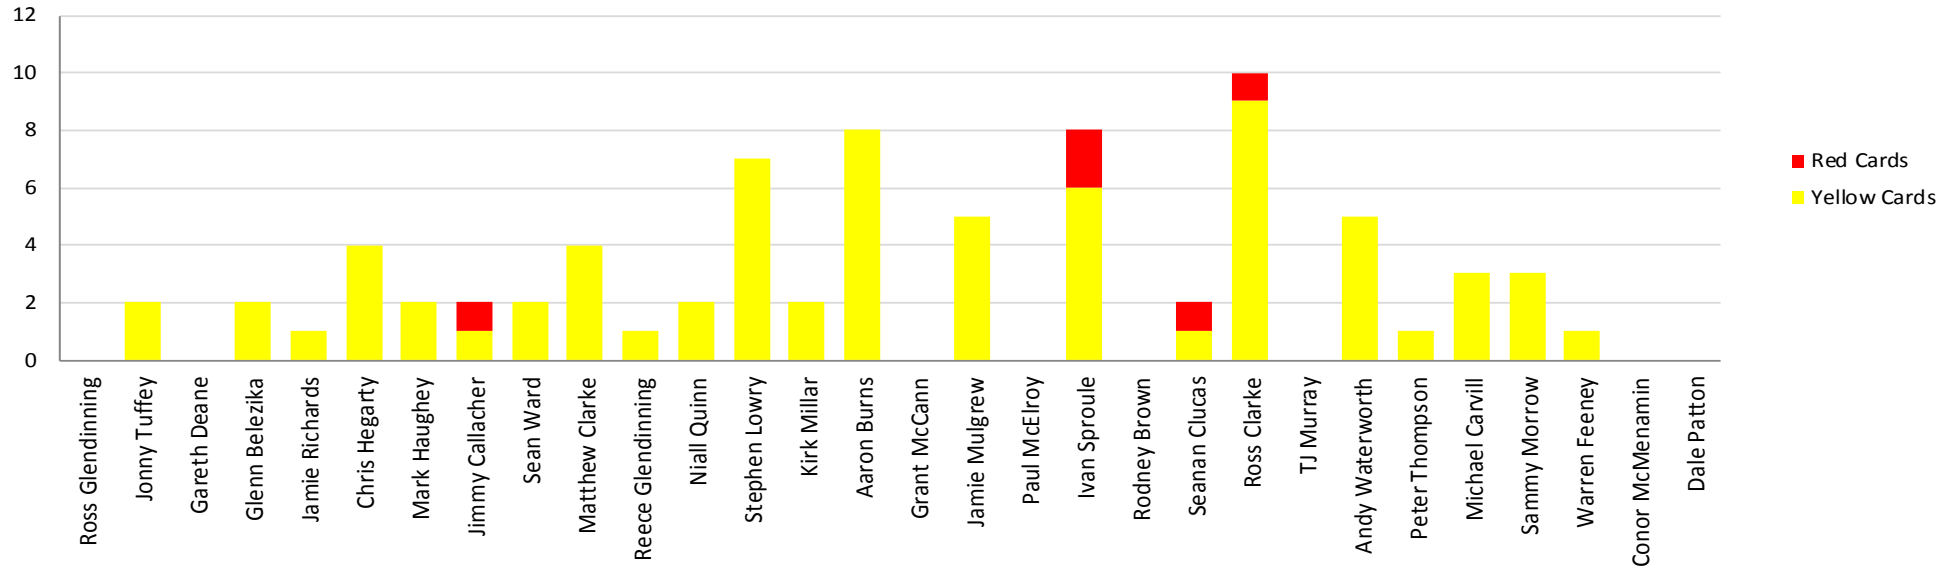

# League Position

Squad No.	Name	Opponents	Comp	H/A	Result
2	Glenn Belezika	B36 Torshavn	UEL	A	1-2
3	Jamie Richards	B36 Torshavn	UEL	H	1-1
4	Chris Hegarty	AIK	UEL	H	1-0
5	Mark Haughey	AIK	UEL	A	2-0
6	Jimmy Callacher	Portadown	IL	A	3-0
7	Andrew Waterworth	Glentoran	IL	A	2-3
8	Stephen Lowry	Coleraine	IL	A	1-2
9	Peter Thompson	Institute	IL	A	1-1
10	Michael Carvill	Ballyclare Comrades	WSLC	A	1-0
12	Kirk Millar	Dungannon Swifts	IL	A	0-1
14	Aaron Burns	Cliftonville	IL	A	0-0
15	Sean Ward	Warrenpoint Town	IL	H	1-0
16	Matthew Clarke	Glenavon	IL	H	0-1
17	Sammy Morrow	Dundela	CAS	H	5-0
18	Grant McCann	Ballinamallard Utd	IL	A	1-3
19	Ross Glendinning	Crusaders	IL	A	2-2
21	Warren Feeny	Ballymena Utd	IL	H	3-2
22	Jamie Mulgrew	Institute	IL	H	3-1
23	Reece Glendinning	Cliftonville	IL	H	1-3
24	Conor McMenamin	Crusaders	IL	H	1-2
25	Paul McElroy	Crusaders	CAS	H	2-4
26	Ivan Sproule	Glenavon	IL	A	1-2
27	Rodney Brown	Dungannon Swifts	IL	H	4-0
28	Seanan Clucas	Glentoran	IL	H	2-2
31	Niall Quinn	Warrenpoint Town	IL	A	1-2
32	Ross Clarke	Coleraine	IL	H	2-1
33	Jonny Tuffey	Ballymena Utd	IL	A	2-3
35	Gareth Deane	Ballinamallard Utd	IL	H	3-0
	TJ Murray	Portadown	IL	H	3-2
	Dale Patton	Glentoran	IL	H	2-1
		Crusaders	IL	A	2-1
		Coleraine	IL	H	1-1
		Tobermore Utd	IC	A	0-2
		Ballinamallard Utd	IL	A	1-1
		Ballymena Utd	IL	H	2-1
		Warrenpoint Town	IC	H	5-0
		Cliftonville	IL	H	2-2
		Dungannon Swifts	IL	A	0-3
		Portadown	IL	H	1-2
		Portadown	IC	A	3-2
		Warrenpoint Town	IL	H	3-0
		Institute	IL	A	0-1
		Glenavon	IL	A	1-0
		Glentoran	IL	A	1-2
		Glenavon	IL	N	0-2
		Cliftonville	IL	A	2-2
		Crusaders	IL	N	3-1
		Portadown	IL	A	1-1

Updated On:

27/04/2015

**Career appearances**

**Career goals**

Current season appearances

Current season goals

Current season disciplinary record

Percentage of Games played in (either started or as a substitute)