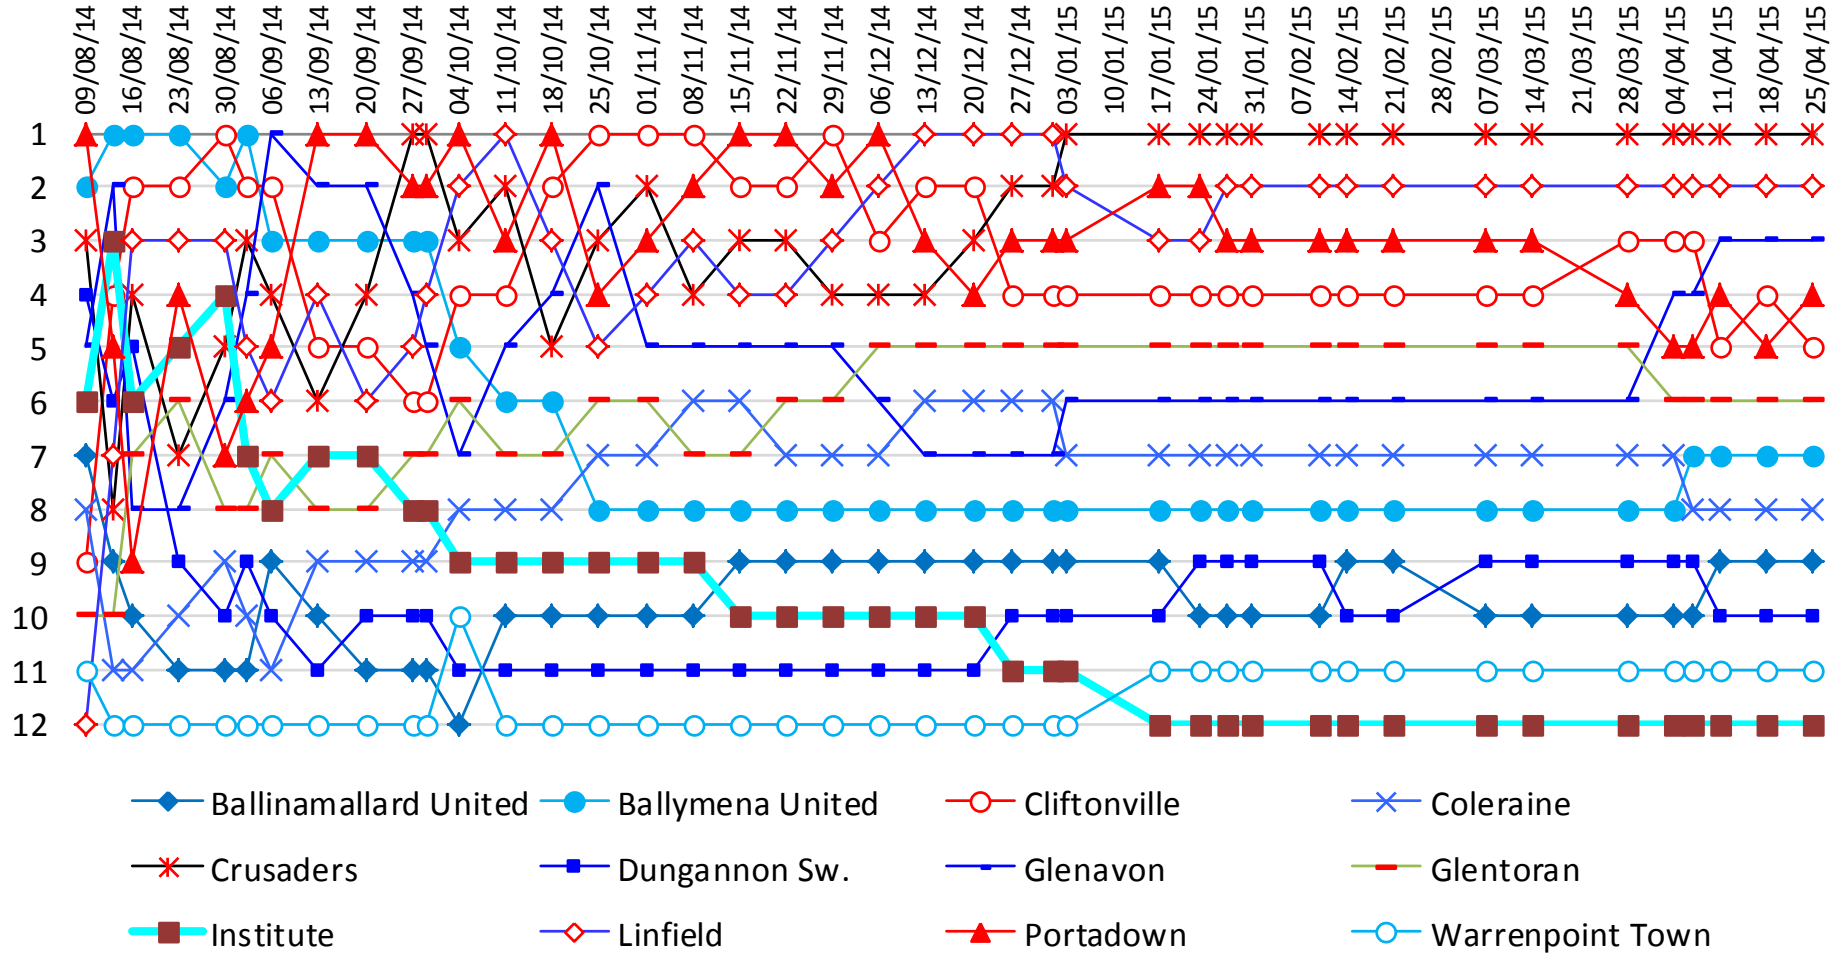

League Position

Squad No.	Name	Opponents	Comp	H/A	Result
2	Glenn Belezika	B36 Torshavn	UEL	A	1-2
3	Jamie Richards	B36 Torshavn	UEL	H	1-1
4	Chris Hegarty	AIK	UEL	H	1-0
5	Mark Haughey	AIK	UEL	A	2-0
6	Jimmy Callacher	Portadown	IL	A	3-0
7	Andrew Waterworth	Glentoran	IL	A	2-3
8	Stephen Lowry	Coleraine	IL	A	1-2
9	Peter Thompson	Institute	IL	A	1-1
10	Michael Carvill	Ballyclare Comrades	WSLC	A	1-0
12	Kirk Millar	Dungannon Swifts	IL	A	0-1
14	Aaron Burns	Cliftonville	IL	A	0-0
15	Sean Ward	Warrenpoint Town	IL	H	1-0
16	Matthew Clarke	Glenavon	IL	H	0-1
17	Sammy Morrow	Dundela	CAS	H	5-0
18	Grant McCann	Ballinamallard Utd	IL	A	1-3
19	Ross Glendinning	Crusaders	IL	A	2-2
21	Warren Feeny	Ballymena Utd	IL	H	3-2
22	Jamie Mulgrew	Institute	IL	H	3-1
23	Reece Glendinning	Cliftonville	IL	H	1-3
24	Conor McMenamin	Crusaders	IL	H	1-2
25	Paul McElroy	Crusaders	CAS	H	2-4
26	Ivan Sproule	Glenavon	IL	A	1-2
27	Rodney Brown	Dungannon Swifts	IL	H	4-0
28	Seanan Clucas	Glentoran	IL	H	2-2
31	Niall Quinn	Warrenpoint Town	IL	A	1-2
32	Ross Clarke	Coleraine	IL	H	2-1
33	Jonny Tuffey	Ballymena Utd	IL	A	2-3
35	Gareth Deane	Ballinamallard Utd	IL	H	3-0
	TJ Murray	Portadown	IL	H	3-2
	Dale Patton	Glentoran	IL	H	2-1
		Crusaders	IL	A	2-1
		Coleraine	IL	H	1-1
		Tobermore Utd	IC	A	0-2
		Ballinamallard Utd	IL	A	1-1
		Ballymena Utd	IL	H	2-1
		Warrenpoint Town	IC	H	5-0
		Cliftonville	IL	H	2-2
		Dungannon Swifts	IL	A	0-3
		Portadown	IL	H	1-2
		Portadown	IC	A	3-2
		Warrenpoint Town	IL	H	3-0
		Institute	IL	A	0-1
		Glenavon	IL	A	1-0
		Glentoran	IL	A	1-2
		Glenavon	IL	N	0-2
		Cliftonville	IL	A	2-2
		Crusaders	IL	N	3-1
		Portadown	IL	A	1-1

Key	Starting XI
	Substitute
	1 (Goals)