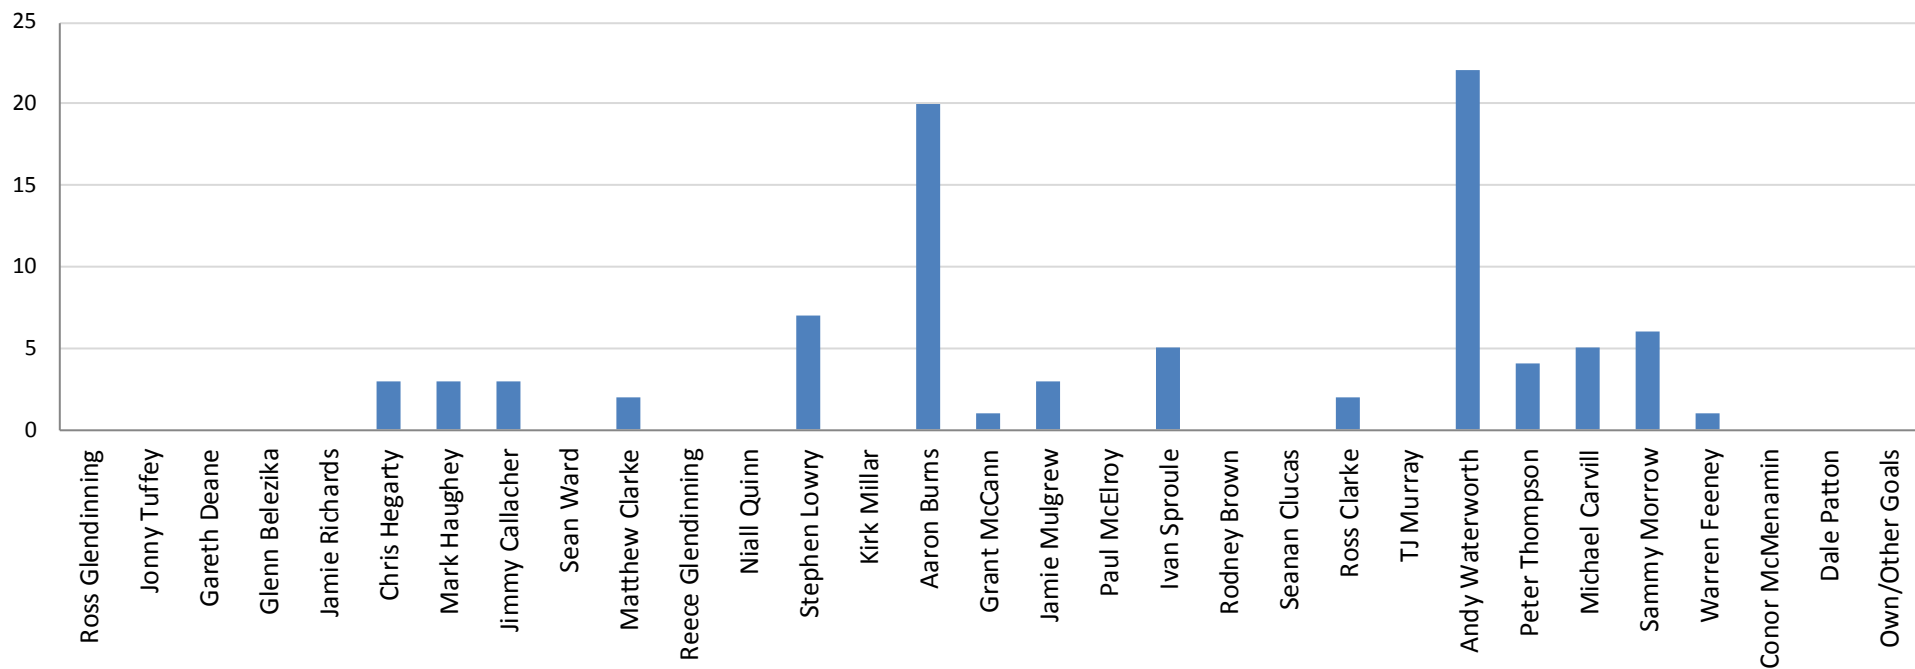

# League Position

Squad No.	Name	Opponents	Comp	H/A	Result
2	Glenn Belezika	B36 Torshavn	UEL	A	1-2
3	Jamie Richards	B36 Torshavn	UEL	H	1-1
4	Chris Hegarty	AIK	UEL	H	1-0
5	Mark Haughey	AIK	UEL	A	2-0
6	Jimmy Callacher	Portadown	IL	A	3-0
7	Andrew Waterworth	Glentoran	IL	A	2-3
8	Stephen Lowry	Coleraine	IL	A	1-2
9	Peter Thompson	Institute	IL	A	1-1
10	Michael Carvill	Ballyclare Comrades	WSLC	A	1-0
12	Kirk Millar	Dungannon Swifts	IL	A	0-1
14	Aaron Burns	Cliftonville	IL	A	0-0
15	Sean Ward	Warrenpoint Town	IL	H	1-0
16	Matthew Clarke	Glenavon	IL	H	0-1
17	Sammy Morrow	Dundela	CAS	H	5-0
18	Grant McCann	Ballinamallard Utd	IL	A	1-3
19	Ross Glendinning	Crusaders	IL	A	2-2
21	Warren Feeny	Ballymena Utd	IL	H	3-2
22	Jamie Mulgrew	Institute	IL	H	3-1
23	Reece Glendinning	Cliftonville	IL	H	1-3
24	Conor McMenamin	Crusaders	IL	H	1-2
25	Paul McElroy	Crusaders	CAS	H	2-4
26	Ivan Sproule	Glenavon	IL	A	1-2
27	Rodney Brown	Dungannon Swifts	IL	H	4-0
28	Seanan Clucas	Glentoran	IL	H	2-2
31	Niall Quinn	Warrenpoint Town	IL	A	1-2
32	Ross Clarke	Coleraine	IL	H	2-1
33	Jonny Tuffey	Ballymena Utd	IL	A	2-3
35	Gareth Deane	Ballinamallard Utd	IL	H	3-0
	TJ Murray	Portadown	IL	H	3-2
	Dale Patton	Glentoran	IL	H	2-1
		Crusaders	IL	A	2-1
		Coleraine	IL	H	1-1
		Tobermore Utd	IC	A	0-2
		Ballinamallard Utd	IL	A	1-1
		Ballymena Utd	IL	H	2-1
		Warrenpoint Town	IC	H	5-0
		Cliftonville	IL	H	2-2
		Dungannon Swifts	IL	A	0-3
		Portadown	IL	H	1-2
		Portadown	IC	A	3-2
		Warrenpoint Town	IL	H	3-0
		Institute	IL	A	0-1
		Glenavon	IL	A	1-0
		Glentoran	IL	A	1-2
		Glenavon	IL	N	0-2
		Cliftonville	IL	A	2-2
		Crusaders	IL	N	3-1
		Portadown	IL	A	1-1

Updated On:

27/04/2015

**Career appearances**

**Career goals**

Current season appearances

Current season goals

Current season disciplinary record

Percentage of Games played in (either started or as a substitute)