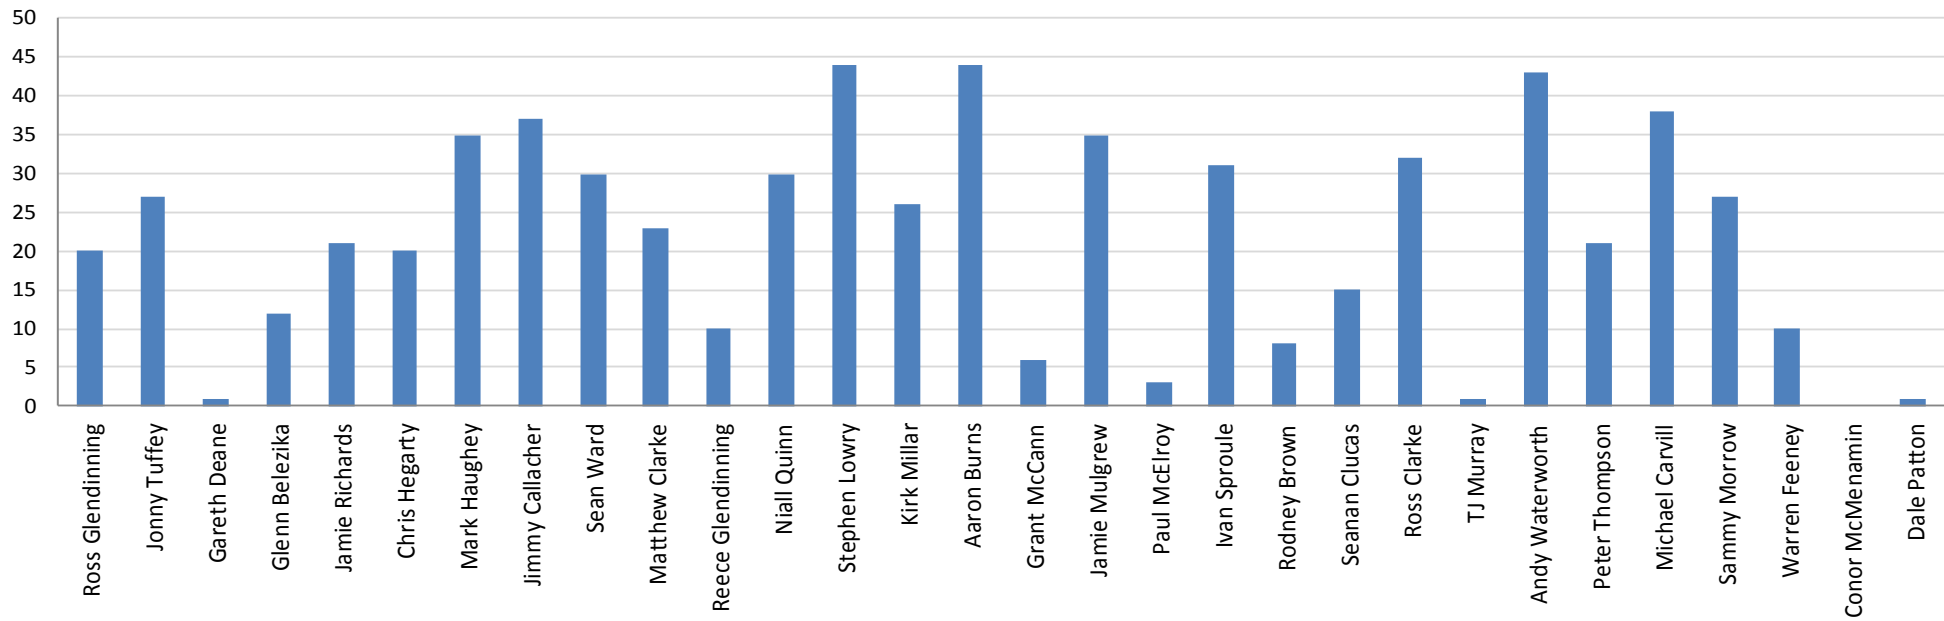

# League Position

Squad No.	Name	Opponents	Comp	H/A	Result
2	Glenn Belezika	B36 Torshavn	UEL	A	1-2
3	Jamie Richards	B36 Torshavn	UEL	H	1-1
4	Chris Hegarty	AIK	UEL	H	1-0
5	Mark Haughey	AIK	UEL	A	2-0
6	Jimmy Callacher	Portadown	IL	A	3-0
7	Andrew Waterworth	Glentoran	IL	A	2-3
8	Stephen Lowry	Coleraine	IL	A	1-2
9	Peter Thompson	Institute	IL	A	1-1
10	Michael Carvill	Ballyclare Comrades	WSLC	A	1-0
12	Kirk Millar	Dungannon Swifts	IL	A	0-1
14	Aaron Burns	Cliftonville	IL	A	0-0
15	Sean Ward	Warrenpoint Town	IL	H	1-0
16	Matthew Clarke	Glenavon	IL	H	0-1
17	Sammy Morrow	Dundela	CAS	H	5-0
18	Grant McCann	Ballinamallard Utd	IL	A	1-3
19	Ross Glendinning	Crusaders	IL	A	2-2
21	Warren Feeny	Ballymena Utd	IL	H	3-2
22	Jamie Mulgrew	Institute	IL	H	3-1
23	Reece Glendinning	Cliftonville	IL	H	1-3
24	Conor McMenamin	Crusaders	IL	H	1-2
25	Paul McElroy	Crusaders	CAS	H	2-4
26	Ivan Sproule	Glenavon	IL	A	1-2
27	Rodney Brown	Dungannon Swifts	IL	H	4-0
28	Seanan Clucas	Glentoran	IL	H	2-2
31	Niall Quinn	Warrenpoint Town	IL	A	1-2
32	Ross Clarke	Coleraine	IL	H	2-1
33	Jonny Tuffey	Ballymena Utd	IL	A	2-3
35	Gareth Deane	Ballinamallard Utd	IL	H	3-0
	TJ Murray	Portadown	IL	H	3-2
	Dale Patton	Glentoran	IL	H	2-1
		Crusaders	IL	A	2-1
		Coleraine	IL	H	1-1
		Tobermore Utd	IC	A	0-2
		Ballinamallard Utd	IL	A	1-1
		Ballymena Utd	IL	H	2-1
		Warrenpoint Town	IC	H	5-0
		Cliftonville	IL	H	2-2
		Dungannon Swifts	IL	A	0-3
		Portadown	IL	H	1-2
		Portadown	IC	A	3-2
		Warrenpoint Town	IL	H	3-0
		Institute	IL	A	0-1
		Glenavon	IL	A	1-0
		Glentoran	IL	A	1-2
		Glenavon	IL	N	0-2
		Cliftonville	IL	A	2-2
		Crusaders	IL	N	3-1
		Portadown	IL	A	1-1

Updated On:

27/04/2015

**Career appearances**

**Career goals**

Current season appearances

Current season goals

Current season disciplinary record

Percentage of Games played in (either started or as a substitute)