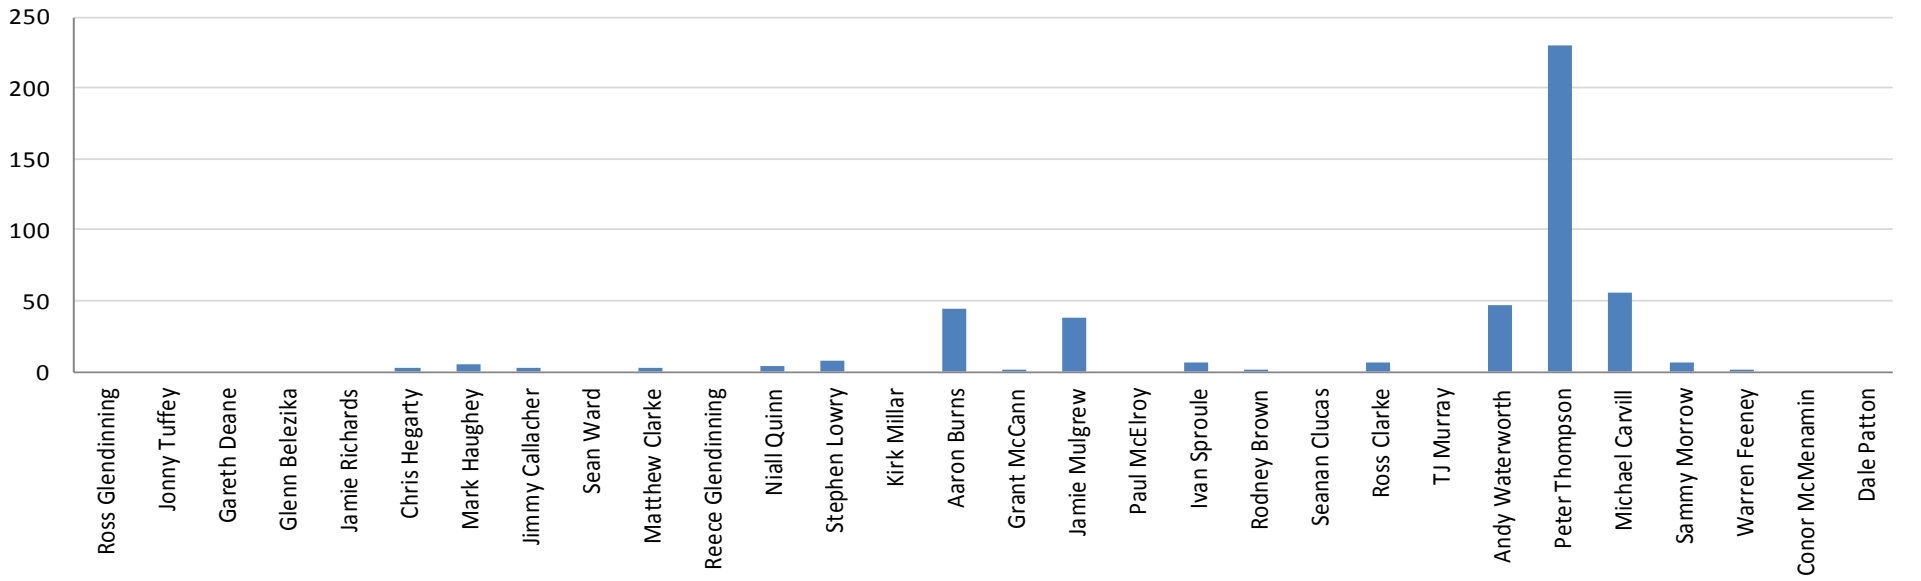

## PLAYERS - Summary

Name	Pos	No.	CAREER TOTALS Inc. 2011/2012			PREVIOUS SEASONS			CURRENT SEASON TOTALS							
			A	I.S.	G	A	I.S.	G	A	I.S.	G	Ass	YC	RC		
Ross Glendinning	GK	19	41	2		21	2		20							
Jonny Tuffey	GK	33	77			50			27						2	
Gareth Deane	GK	35	2			1			1							
Glenn Belezika	CB	2	12						12				1	2		
Jamie Richards	CB	3	21	1					21	1			1	1		
Chris Hegarty	CB	4	20		3				20		3		2	4		
Mark Haughey	CB	5	56		5	21		2	35		3			2		
Jimmy Callacher	CB	6	42	12	3	5	2		37	10	3			1	1	
Sean Ward	RB	15	77	2		47			30	2			2	2		
Matthew Clarke	LB	16	45	4	2	22	3		23	1	2		2	4		
Reece Glendinning	RB	23	20	7		10	4		10	3				1		
Niall Quinn	LB	31	83	2	4	53	1	4	30	1			4	2		
Stephen Lowry	CM	8	44	5	7				44	5	7		6	7		
Kirk Millar	MF	12	27	17		1	1		26	16			6	2		
Aaron Burns	LM	14	166	32	44	122	30	24	44	2	20		14	8		
Grant McCann	CM	18	6		1				6		1		3			
Jamie Mulgrew	CM	22	389	53	38	354	47	35	35	6	3		3	5		
Paul McElroy	WL	25	3	2					3	2						
Ivan Sproule	W	26	42	6	6	11	2	1	31	4	5		11	6	2	
Rodney Brown	MF	27	12	8	1	4	2	1	8	6						
Seanan Clucas	MF	28	15	9					15	9				1	1	
Ross Clarke	W	32	60	30	6	28	22	4	32	8	2		13	9	1	
TJ Murray	CM		1						1							
Andy Waterworth	CF	7	82	4	47	39		25	43	4	22		9	5		
Peter Thompson	CF	9	418	73	230	397	63	226	21	10	4		4	1		
Michael Carvill	WF	10	288	64	55	250	45	50	38	19	5		4	3		
Sammy Morrow	CF	17	27	9	6				27	9	6		2	3		
Warren Feeney	CF	21	10	4	1				10	4	1			1		
Conor McMenamin	CF	24	7	6		7	6									
Dale Patton	CF		1	1					1	1						
Own/Other Goals																
<b>SQUAD TOTALS</b>			2,094	353	459	1,443	230	372	651	123	87		87	72	5	

Updated On:

27/04/2015

**Career appearances**

**Career goals**

Current season appearances

Current season goals

Current season disciplinary record

Percentage of Games played in (either started or as a substitute)