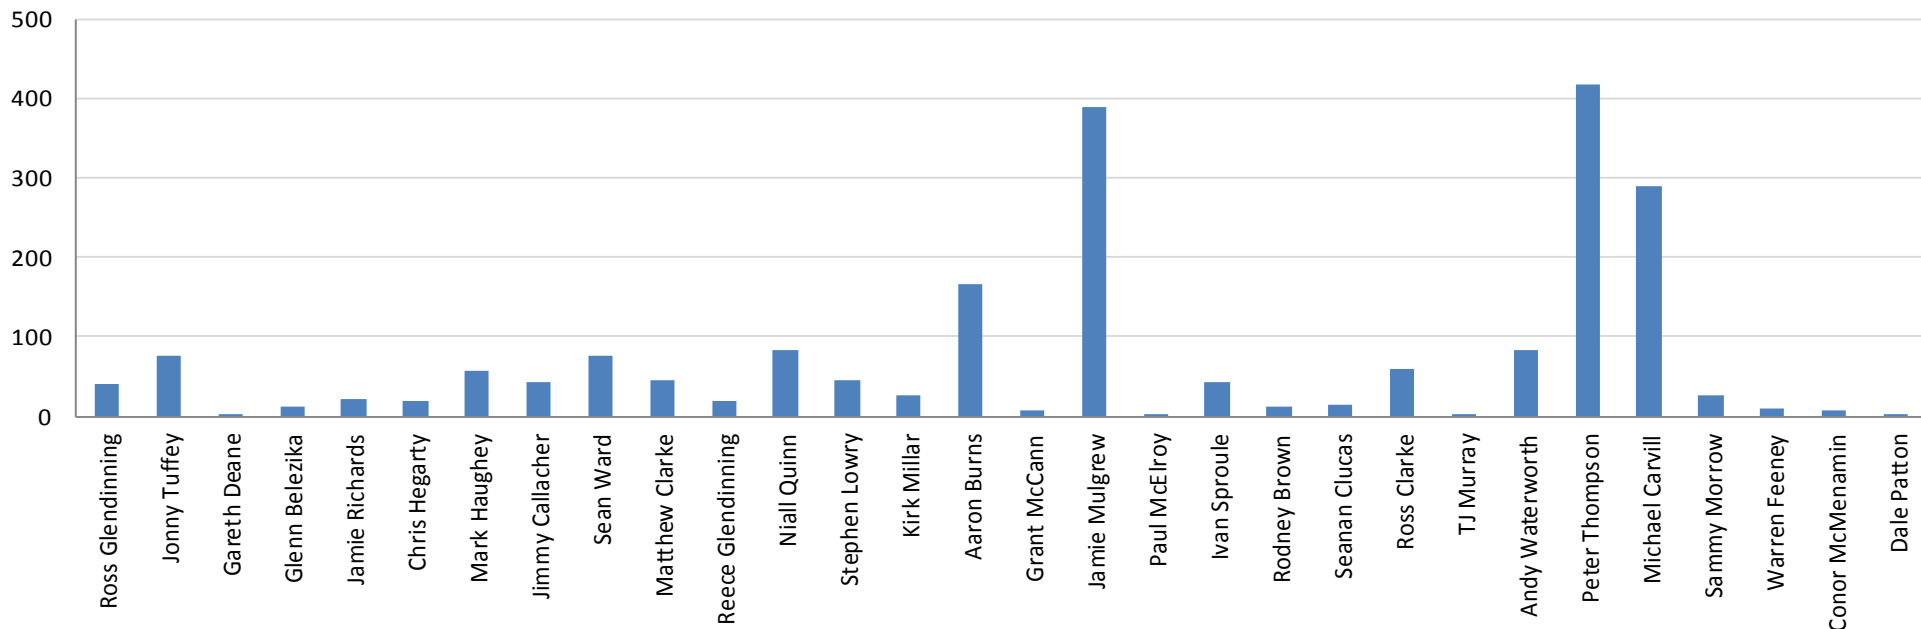

Career appearances